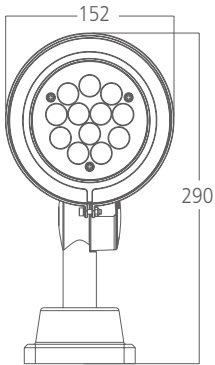

Flood light SARGA

DMX 512 **RDM** **IP67**
OUTDOOR RATED

white grey black

356 167
LED Power **38 W** ColourTemp **RGB** Luminous **1200 lm**

LIGHT DISTRIBUTION

12° (5° - 25° - 45°)

356 168
LED Power **38 W** ColourTemp **RGBW** Luminous **909 lm**