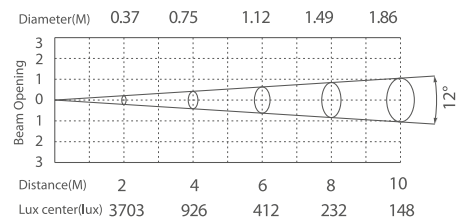

Flood light SARGA

DMX 512 **RDM** **IP67**
OUTDOOR RATED

white grey black

356 167
LED Power **38 W** ColourTemp **RGB** Luminous **1200 lm**

LIGHT DISTRIBUTION

12° (5° - 25° - 45°)

356 168
LED Power **38 W** ColourTemp **RGBW** Luminous **909 lm**