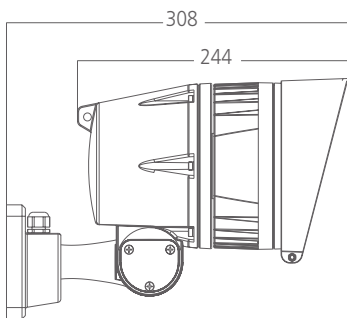

Flood light SARGA

DMX 512 **RDM** **IP67**
OUTDOOR RATED

white grey black

356 167
LED Power **38 W** ColourTemp **RGB** Luminous **1200 lm**

LIGHT DISTRIBUTION

12° (5° - 25° - 45°)

356 168
LED Power **38 W** ColourTemp **RGBW** Luminous **909 lm**